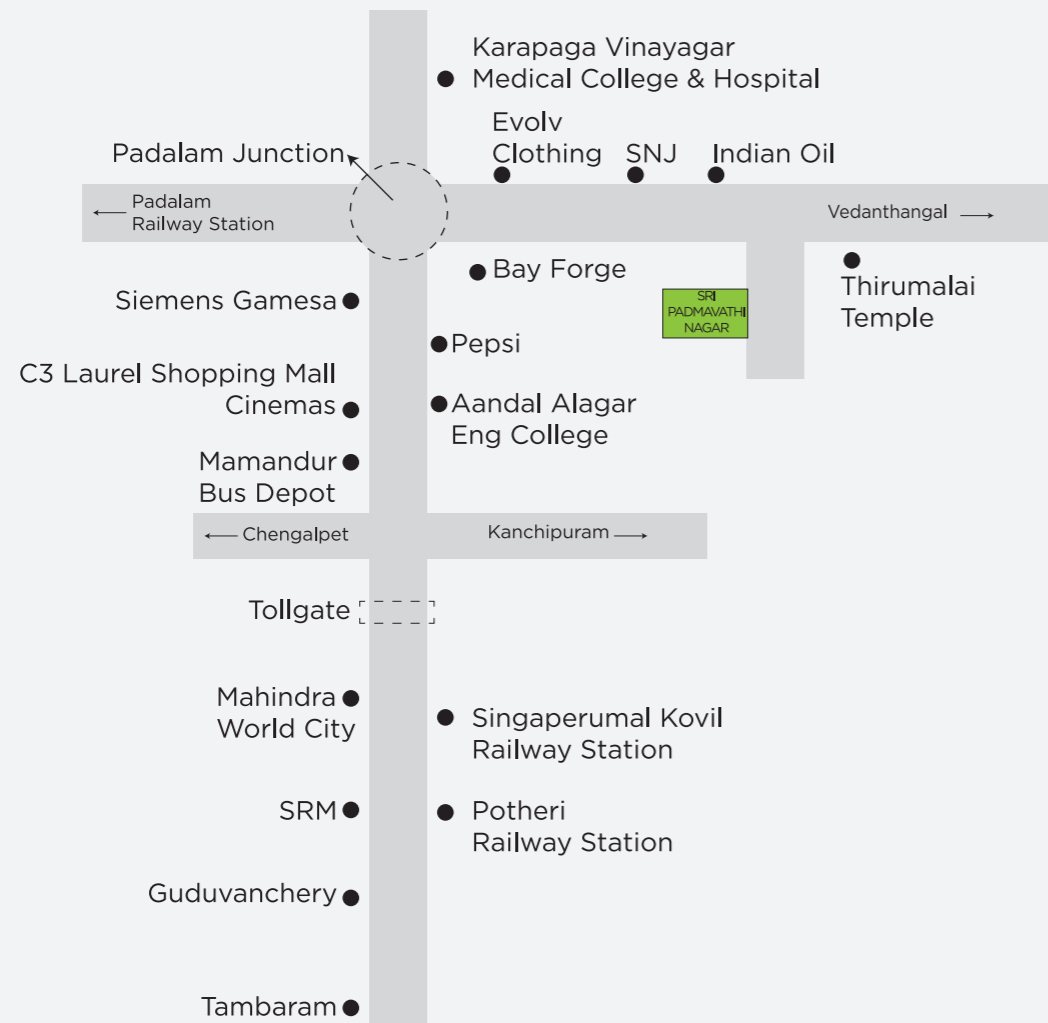

Location Map
(Not to Scale)

Project Features:

- DTCP approved with 100% clear titled documents.
- Gated community with fully fenced.
- Grand entrance arch with gate.
- Well laid black top roads.
- Avenue trees & Potable ground water.

Location Advantages:

- 3 Km's From GST road
- Schools Vidya Sagar Global School, Colleges Aandal Alagar Eng College, Karpaga Vinayagar Medical & Eng College and Hospital.
- Shoppings C3 Laurel Mall With Multiplex.
- Corporate companies Pepsi Co, Siemens Gamesa, SNJ Breweries, Evolv Clothing, Bay Forge and Etc...
- Best investment plots in that surrounding, fast developing area.