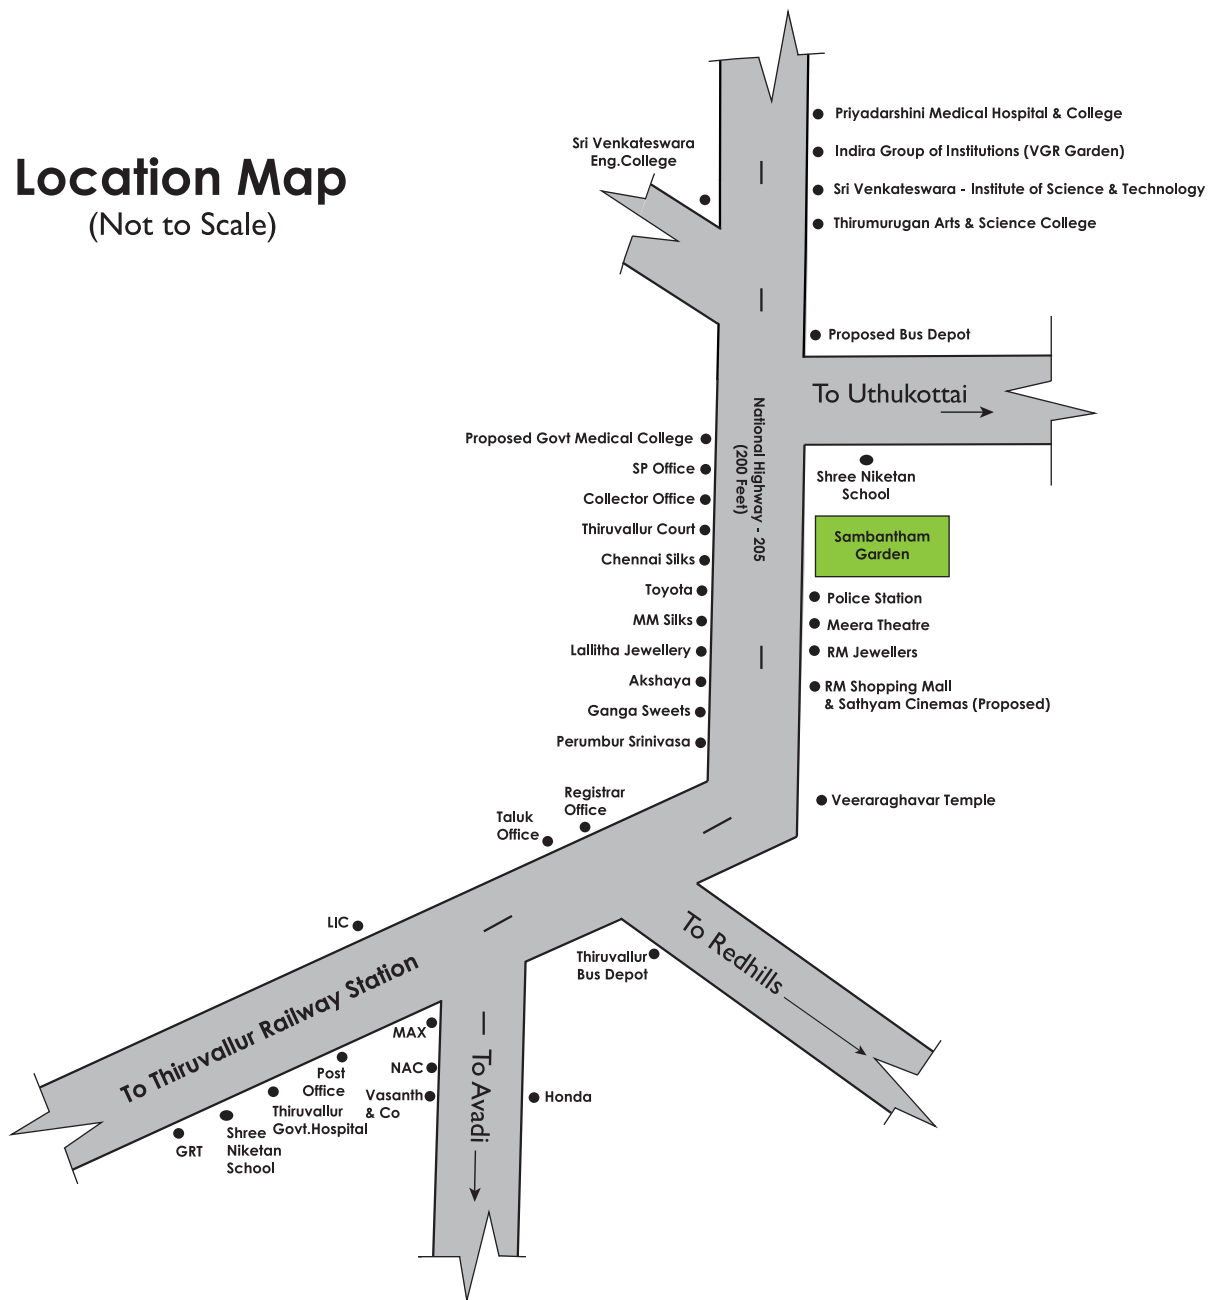

Total Acres: 6.93
Total Plots: 122
Plot sizes: 600 to 6000 sq.ft.

Location Map (Not to Scale)

Bank Loan Available - SBI / LIC / HDFC / AXIS

Project Highlights:

- 1) DTCP Approved 122 premium plots, with 100% clear title and legal opinion.
- 2) Gated Community.
- 3) Grand Entrance Arch With Gate & Security.
- 4) Well Laid Black Top Roads.
- 5) Avenue Trees.
- 6) Fully Fenced.
- 7) Potable Ground Water.
- 8) Ready for construction.

Location Advantages:

- 1) 200 Meter's – Opposite to Collector office & Govt. Medical College
- 2) 300 Meter's – Thiruvallur Court & SP Office.
- 3) 500 Meter's - Chennai Silks & Meera Theatre (5 Min's walkable distance).
- 4) 700 Meter's – RM Shopping Mall, Sathyam Cinemas (Proposed).
- 5) 1.5 Km's – Shree Niketan Patasala - CBSE.
- 6) 2 Km's – Thiruvallur Bus Depot.
- 7) 4 Km's – Thiruvallur Railway Station.
- 8) Close to Schools, Colleges, Hospitals, Banks, Shopping Malls, Theatres, Govt offices.