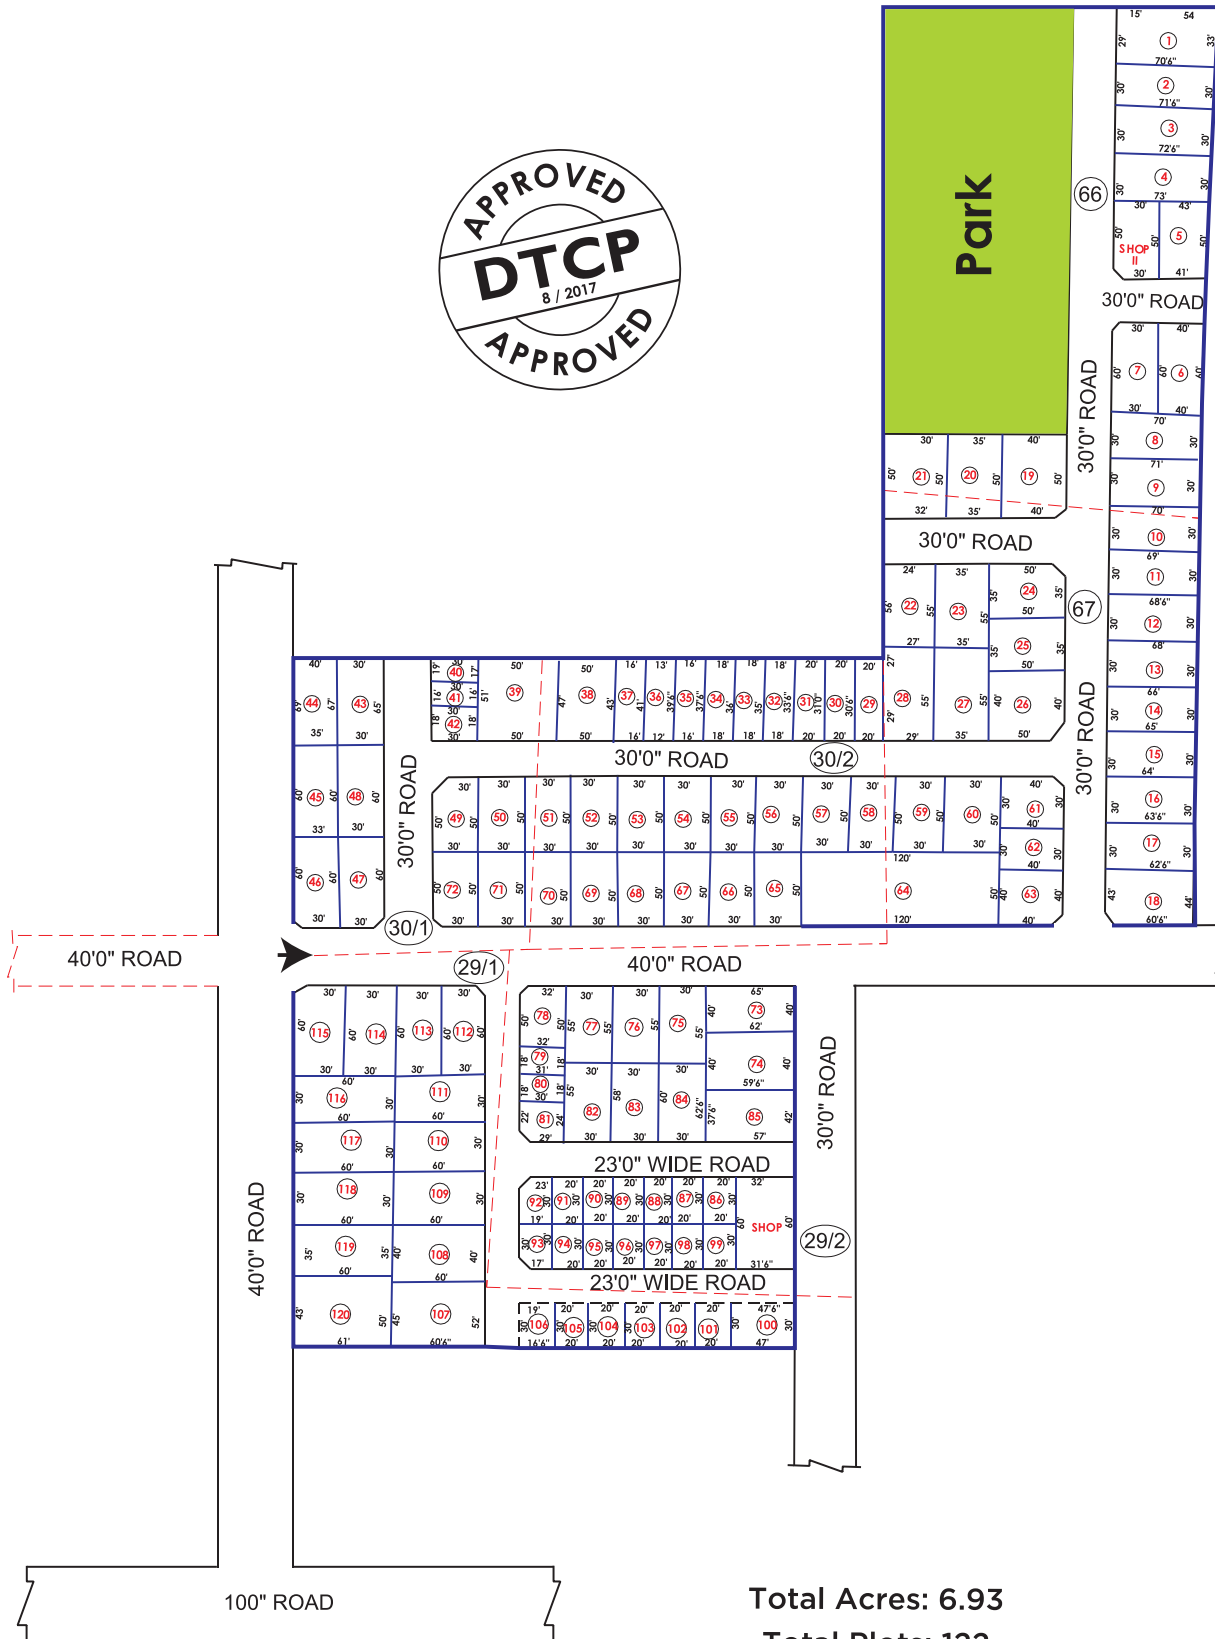

Live

The

Premium

Life

Sambantham Garden

Premium Plots – Thiruvallur City

Opp to Collector Office, Chennai Silks, Govt Medical College

Layout Plan

Approved Layout of House Sites
S. No. 29/1, 29/2, 30/1, 30/2, 66, 67

Plot Details

Plot Nos	SQ.FT	Plot Nos	SQ.FT
1	2162	63	1600
2	2130	64	6000
3	2160	65	1500
4	2182	66	1500
5	2100	67	1500
6	2400	68	1500
7	1800	69	1500
8	2115	70	1500
9	2115	71	1500
10	2085	72	1500
11	2062	73	2540
12	2047	74	2430
13	2010	75	1650
14	1965	76	1650
15	1935	77	1650
16	1912	78	1600
17	1890	79	567
18	2675	80	549
19	2000	81	678
20	1750	82	1695
21	1550	83	1770
22	1402	84	1837
23	1925	85	2315
24	1750	86	600
25	1750	87	600
26	2000	88	600
27	1925	89	600
28	1540	90	600
29	595	91	600
30	620	92	630
31	650	93	540
32	616	94	600
33	639	95	600
34	661	96	600
35	616	97	600
36	503	98	600
37	672	99	600
38	2250	100	1417
39	2450	101	600
40	540	102	600
41	480	103	600
42	540	104	600
43	1980	105	600
44	2550	106	532
45	2040	107	2910
46	1890	108	2400
47	1800	109	1800
48	1800	110	1800
49	1500	111	1800
50	1500	112	1800
51	1500	113	1800
52	1500	114	1800
53	1500	115	1800
54	1500	116	1800
55	1500	117	1800
56	1500	118	1800
57	1500	119	2100
58	1500	120	2790
59	1500	S-1	1905
60	1500	S-2	1500
61	1200		
62	1200		

Total Acres: 6.93
Total Plots: 122
Plot sizes: 600 to 6000 sq.ft.

Location Map (Not to Scale)

Bank Loan Available - SBI / LIC / HDFC / AXIS

Project Highlights:

- 1) DTCP Approved 122 premium plots, with 100% clear title and legal opinion.
- 2) Gated Community.
- 3) Grand Entrance Arch With Gate & Security.
- 4) Well Laid Black Top Roads.
- 5) Avenue Trees.
- 6) Fully Fenced.
- 7) Potable Ground Water.
- 8) Ready for construction.