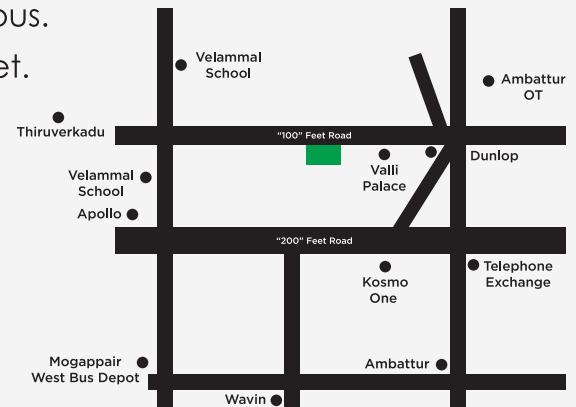

Limited Edition 14 Premium Plots

A y a p a k k a m
(Prime Location)

Ambigai Nagar Extn.

Layout Plan

Area Statement

Plot No	Plot Size
1	1230
2	1230
3	1230
4	1230
5	1230
6	1445
7	1025
8	1025
9	1163
10	1230
11	1230
12	1230
13	1230
14	1230
P.P.1	151
P.P.2	145

CMDA Approved No: PPD LO No:138/2019

Plot Sizes: 1025, 1163, 1445, 1230 & 2460.

Features:

- ✓ Only 14 Premium Plots Inside VGN Platina Villa Campus.
- ✓ Close To Main Road, ATM, Bus Stop and Super Market.
- ✓ 3 Side "30" Feet Paver Block Roads.
- ✓ Prime Location, Opposite To Park.
- ✓ Four Side Surrounded By Villas.
- ✓ Ready To Build Plots.
- ✓ Gated Community.
- ✓ CMDA Approved.