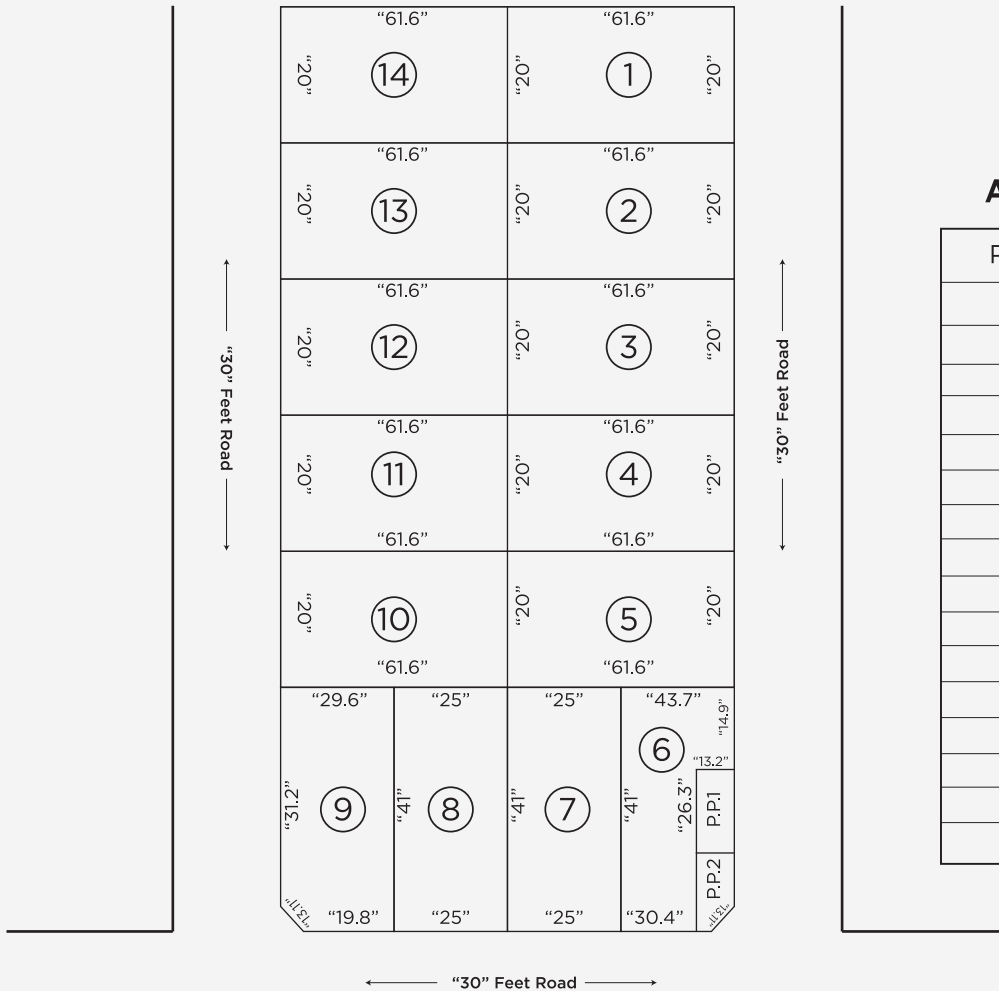

Limited Edition 14 Premium Plots

A y a p a k k a m
(Prime Location)

Ambigai Nagar Extn.

Layout Plan

Area Statement

Plot No	Plot Size
1	1230
2	1230
3	1230
4	1230
5	1230
6	1445
7	1025
8	1025
9	1163
10	1230
11	1230
12	1230
13	1230
14	1230
P.P.1	151
P.P.2	145

CMDA Approved No: PPD LO No:138/2019

Plot Sizes: 1025, 1163, 1445, 1230 & 2460.

Features:

- ✓ Only 14 Premium Plots Inside VGN Platina Villa Campus.
- ✓ Close To Main Road, ATM, Bus Stop and Super Market.
- ✓ 3 Side "30" Feet Paver Block Roads.
- ✓ Prime Location, Opposite To Park.
- ✓ Four Side Surrounded By Villas.
- ✓ Ready To Build Plots.
- ✓ Gated Community.
- ✓ CMDA Approved.